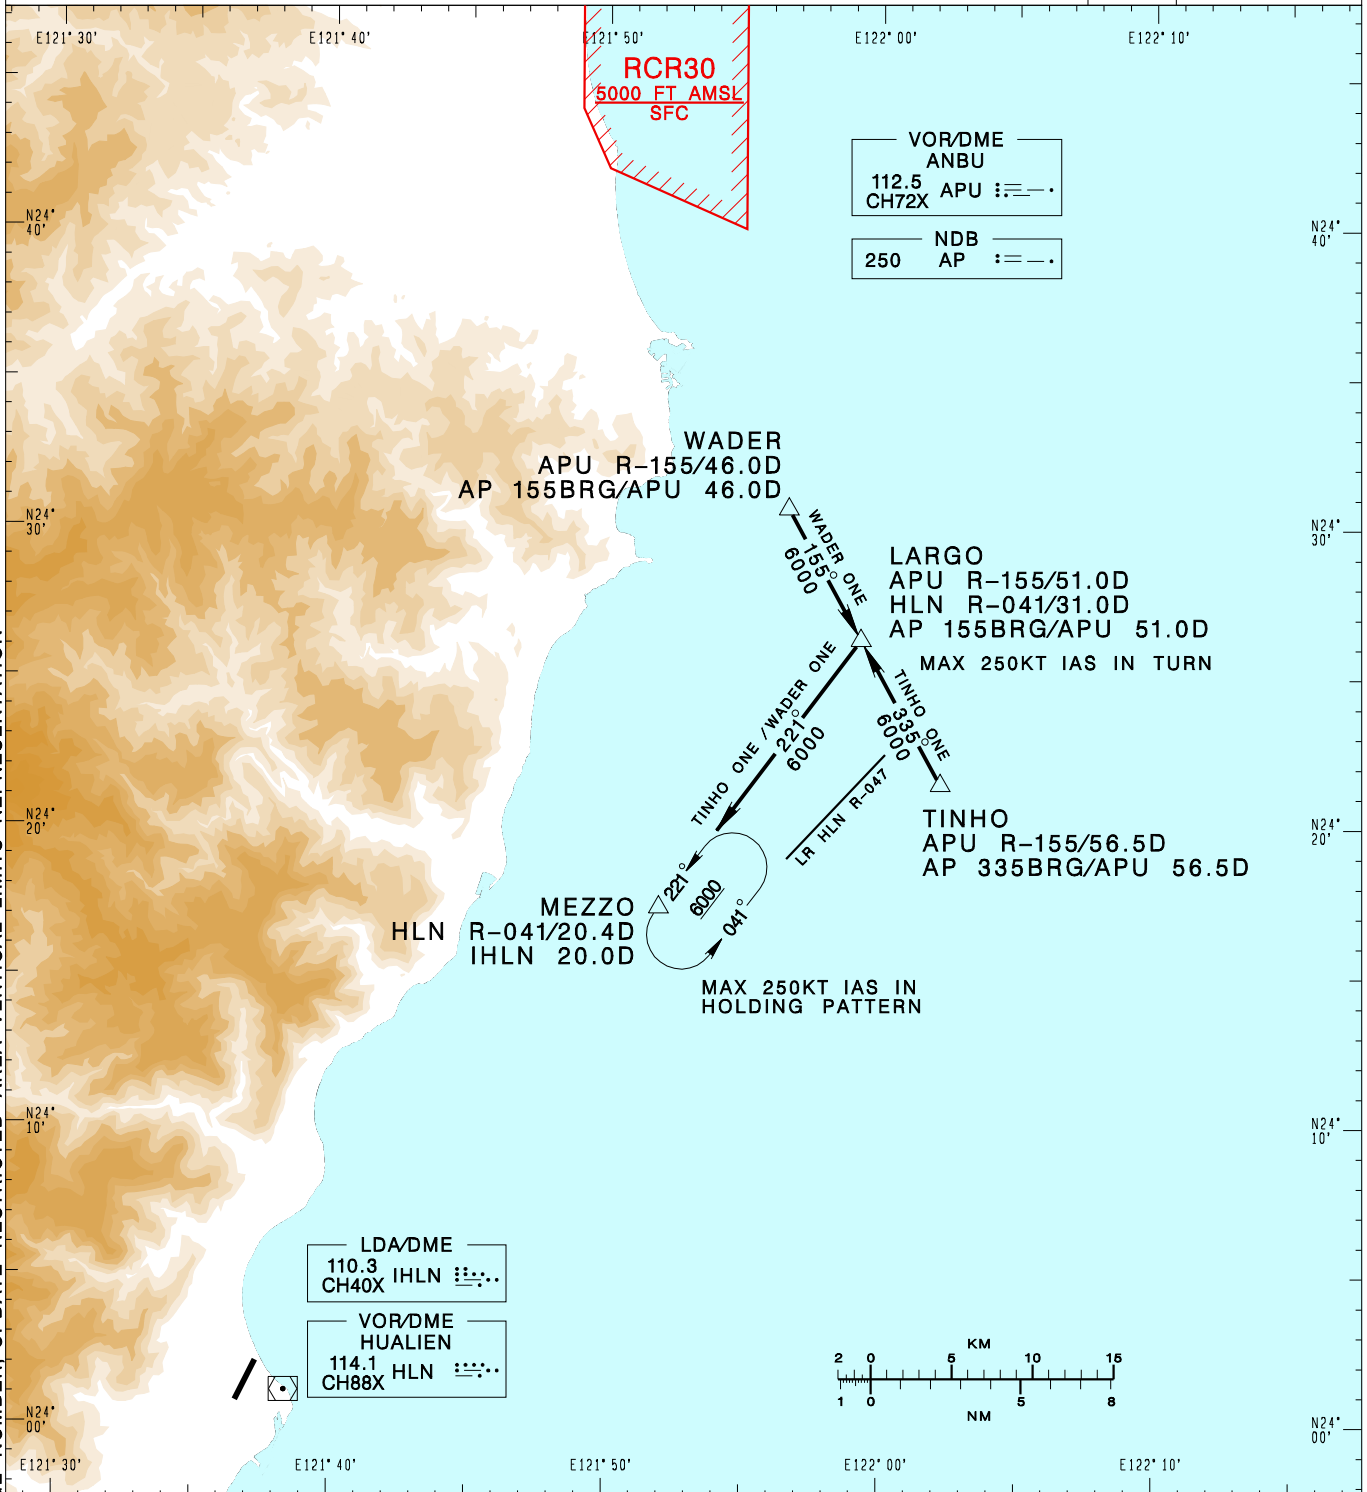

花蓮機場
HUALIEN AD

RCYU STAR
TINHO ONE
WADER ONE

TAIPEI APP 124.0 119.1 330.2 276.8				HUALIEN TWR 118.1 126.18 236.6				VAR 4° W 
Apt Elev: 51'		Trans Level: FL130		Trans Alt: 11,000'				
BEARINGS ARE MAGNETIC; DISTANCES ARE NAUTICAL MILES; ELEVATIONS, HEIGHTS IN FEET								

CHANGES: NEW PAGE NUMBER, UPDATE RESTRICTED AREA VERTICAL LIMITS REPRESENTATION

TINHO ONE ARRIVAL

Depart TINHO, track APU R-155/AP 335BRG to LARGO, then turn left to track HLN R-041 to MEZZO, MAX 250KT IAS IN TURN.

WADER ONE ARRIVAL

Depart WADER, track APU R-155/AP 155BRG to LARGO, then turn right to track HLN R-041 to MEZZO.